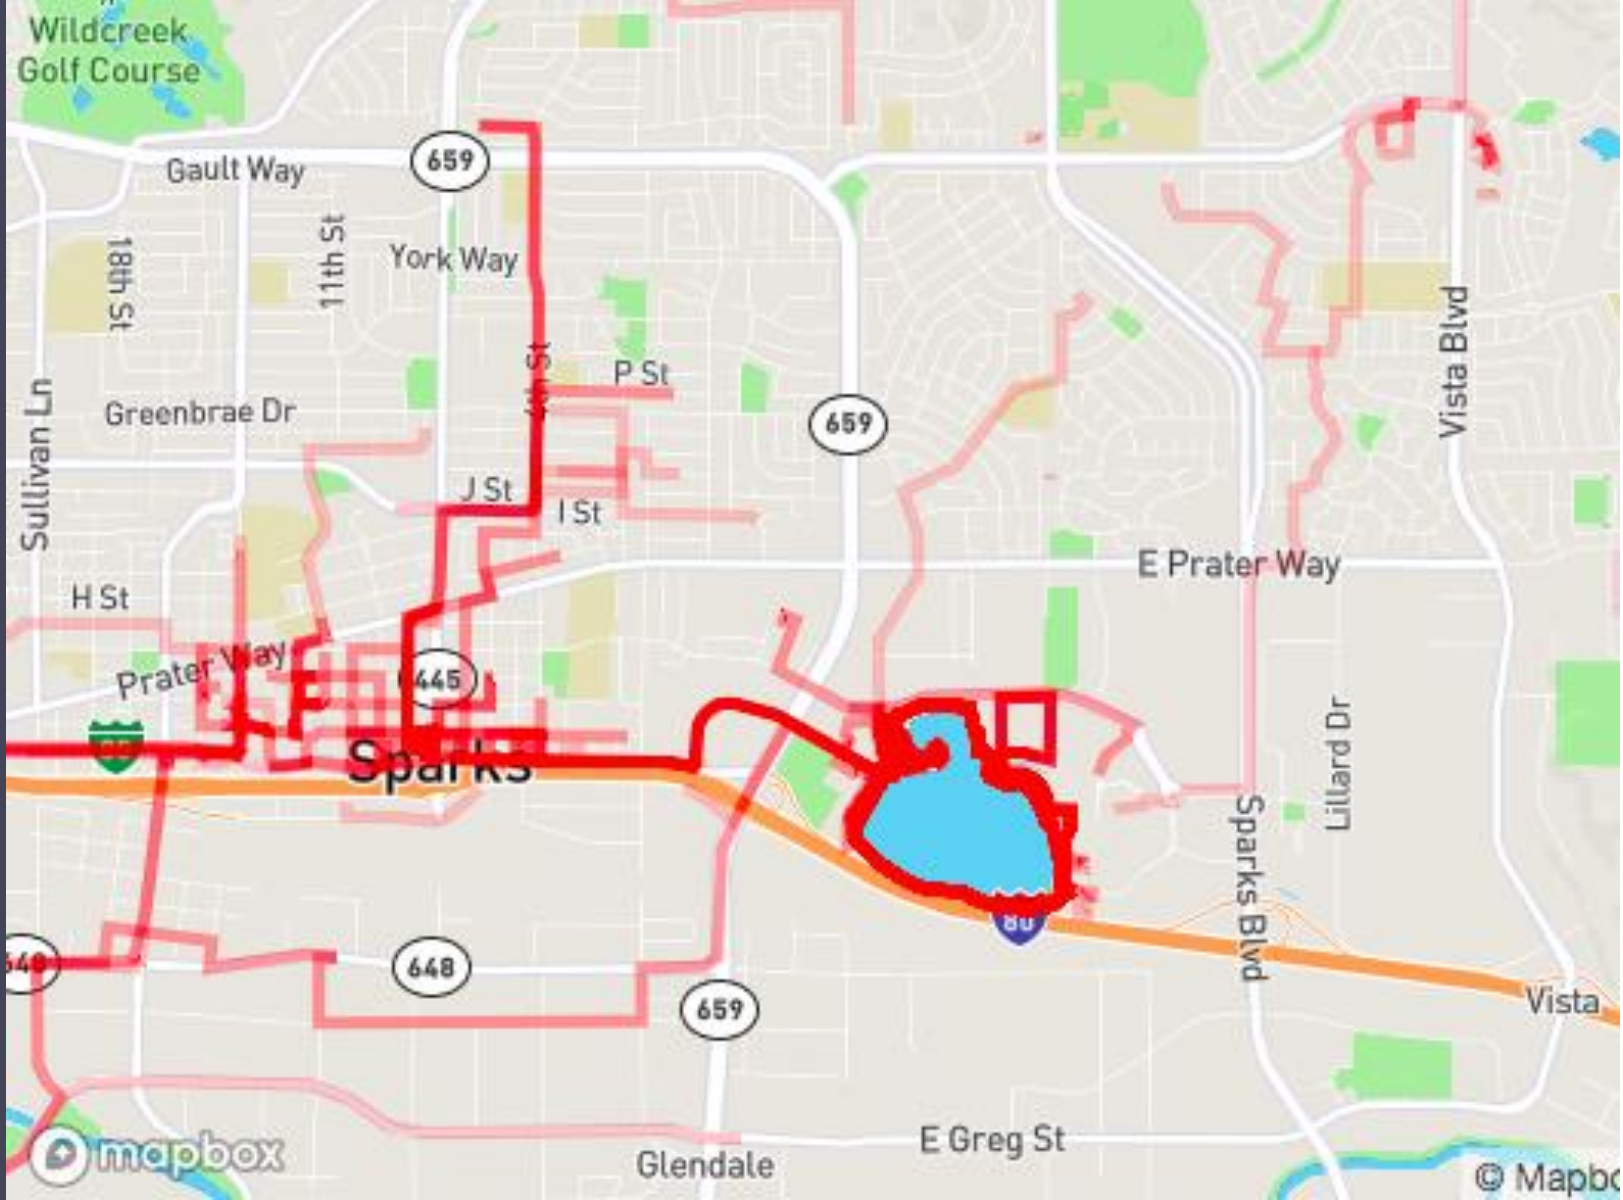

Helping City of Sparks With Smart Mobility

With a Subsidy-Free, multimodal transportation network

2018 Lime in City of Sparks Quick Summary

- Operations started on May 14th with introduction Of bikes
- Popular near Local Businesses and Green Spaces
- Local Business Support

Data Points: Health and Environment

Follow Local Regulations & Ride Safely

Lime puts safety first

- 1 Follow all traffic laws and regulations
- 2 Wear a helmet and watch for obstructions
- 3 Park responsibly and do not block entrance ramps or pedestrian walkways
- 4 Do not ride on sidewalks

**USE CAUTION
GOING DOWNHILL**

**STEP 2
FOLLOW LOCAL
HELMET
REGULATIONS**

OBSTRUCTIONS

WATCH FOR

**STEP 6
PARK YOUR
LIME-S SAFELY**

FOLLOW LOCAL RULES
AND REGULATIONS

Safety Outreach - Local Regulations & Ride Safely

Call 1-800-LIME-345 or email support@limebike.com

Thank You

A scenic landscape photograph of a lake with a gazebo, trees, and mountains in the background. The scene is captured during the golden hour, with warm light reflecting off the water and illuminating the mountains. In the foreground, a rocky shoreline leads to a white gazebo with a blue roof. Behind it, a line of trees, including tall evergreens and some with autumn foliage, stands along the water's edge. In the distance, a town is visible at the base of a large, rugged mountain range under a clear blue sky.